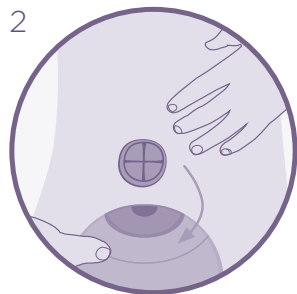

ESENTA™ STING FREE ADHESIVE REMOVER SPRAY

EASY TO USE: FOLLOW THE BELOW STEPS

GETTING STARTED

Spray around the edge of the adhesive and wait a few seconds. You can spray at any angle.

EASY REMOVAL

Gently peel adhesive away from the skin using additional ESENTA™ adhesive remover spray to ease removal, if necessary.

DRIES IN SECONDS

Once dried ESENTA™ Adhesive Remover will not affect adhesion of further dressings or appliances.

ESENTA™ STING FREE ADHESIVE REMOVER WIPES

EASY TO USE: FOLLOW THE BELOW STEPS

GETTING STARTED

Tear sachet to open and unfold wipe.

EASY REMOVAL

Rub the wipe over adhesive residues to remove.

DRIES IN SECONDS

Once dried ESENTA™ Adhesive Remover will not affect adhesion of further dressings or appliances.