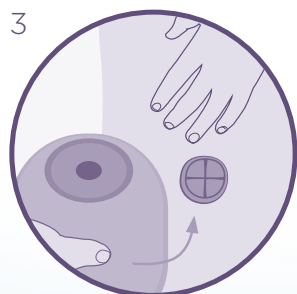

ESENTA™ STING FREE ADHESIVE REMOVER SPRAY

EASY TO USE: FOLLOW THE BELOW STEPS

GETTING STARTED

Spray around the edge of the adhesive and wait a few seconds. You can spray at any angle.

EASY REMOVAL

Gently peel adhesive away from the skin using additional ESENTA™ adhesive remover spray to ease removal, if necessary.

DRIES IN SECONDS

Once dried ESENTA™ Adhesive Remover will not affect adhesion of further dressings or appliances.

ESENTA™ STING FREE ADHESIVE REMOVER WIPES

EASY TO USE: FOLLOW THE BELOW STEPS

GETTING STARTED

Tear sachet to open and unfold wipe.

EASY REMOVAL

Rub the wipe over adhesive residues to remove.

DRIES IN SECONDS

Once dried ESENTA™ Adhesive Remover will not affect adhesion of further dressings or appliances.