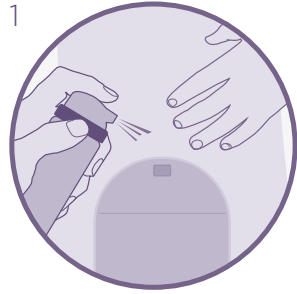

ESENTA™ STING FREE ADHESIVE REMOVER SPRAY

EASY TO USE: FOLLOW THE BELOW STEPS

GETTING STARTED

Spray around the edge of the adhesive and wait a few seconds. You can spray at any angle.

EASY REMOVAL

Gently peel adhesive away from the skin using additional ESENTA™ adhesive remover spray to ease removal, if necessary.

DRIES IN SECONDS

Once dried ESENTA™ Adhesive Remover will not affect adhesion of further dressings or appliances.

ESENTA™ STING FREE ADHESIVE REMOVER WIPES

EASY TO USE: FOLLOW THE BELOW STEPS

GETTING STARTED

Tear sachet to open and unfold wipe.

EASY REMOVAL

Rub the wipe over adhesive residues to remove.

DRIES IN SECONDS

Once dried ESENTA™ Adhesive Remover will not affect adhesion of further dressings or appliances.