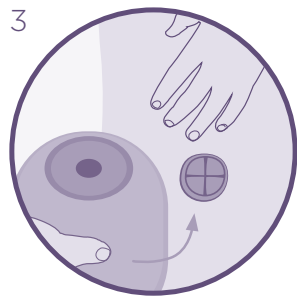

ESENTA™ STING FREE ADHESIVE REMOVER SPRAY

EASY TO USE: FOLLOW THE BELOW STEPS

GETTING STARTED

Spray around the edge of the adhesive and wait a few seconds. You can spray at any angle.

EASY REMOVAL

Gently peel adhesive away from the skin using additional ESENTA™ adhesive remover spray to ease removal, if necessary.

DRIES IN SECONDS

Once dried ESENTA™ Adhesive Remover will not affect adhesion of further dressings or appliances.

ESENTA™ STING FREE ADHESIVE REMOVER WIPES

EASY TO USE: FOLLOW THE BELOW STEPS

GETTING STARTED

Tear sachet to open and unfold wipe.

EASY REMOVAL

Rub the wipe over adhesive residues to remove.

DRIES IN SECONDS

Once dried ESENTA™ Adhesive Remover will not affect adhesion of further dressings or appliances.