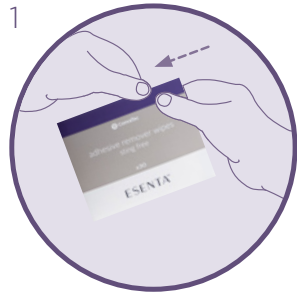

ESENTA™ STING FREE ADHESIVE REMOVER SPRAY

EASY TO USE: FOLLOW THE BELOW STEPS

GETTING STARTED

Spray around the edge of the adhesive and wait a few seconds. You can spray at any angle.

EASY REMOVAL

Gently peel adhesive away from the skin using additional ESENTA™ adhesive remover spray to ease removal, if necessary.

DRIES IN SECONDS

Once dried ESENTA™ Adhesive Remover will not affect adhesion of further dressings or appliances.

ESENTA™ STING FREE ADHESIVE REMOVER WIPES

EASY TO USE: FOLLOW THE BELOW STEPS

GETTING STARTED

Tear sachet to open and unfold wipe.

EASY REMOVAL

Rub the wipe over adhesive residues to remove.

DRIES IN SECONDS

Once dried ESENTA™ Adhesive Remover will not affect adhesion of further dressings or appliances.