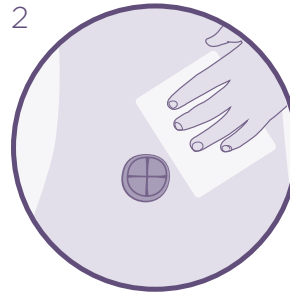

ESENTA™ STING FREE ADHESIVE REMOVER SPRAY

EASY TO USE: FOLLOW THE BELOW STEPS

GETTING STARTED

Spray around the edge of the adhesive and wait a few seconds. You can spray at any angle.

EASY REMOVAL

Gently peel adhesive away from the skin using additional ESENTA™ adhesive remover spray to ease removal, if necessary.

DRIES IN SECONDS

Once dried ESENTA™ Adhesive Remover will not affect adhesion of further dressings or appliances.

ESENTA™ STING FREE ADHESIVE REMOVER WIPES

EASY TO USE: FOLLOW THE BELOW STEPS

GETTING STARTED

Tear sachet to open and unfold wipe.

EASY REMOVAL

Rub the wipe over adhesive residues to remove.

DRIES IN SECONDS

Once dried ESENTA™ Adhesive Remover will not affect adhesion of further dressings or appliances.